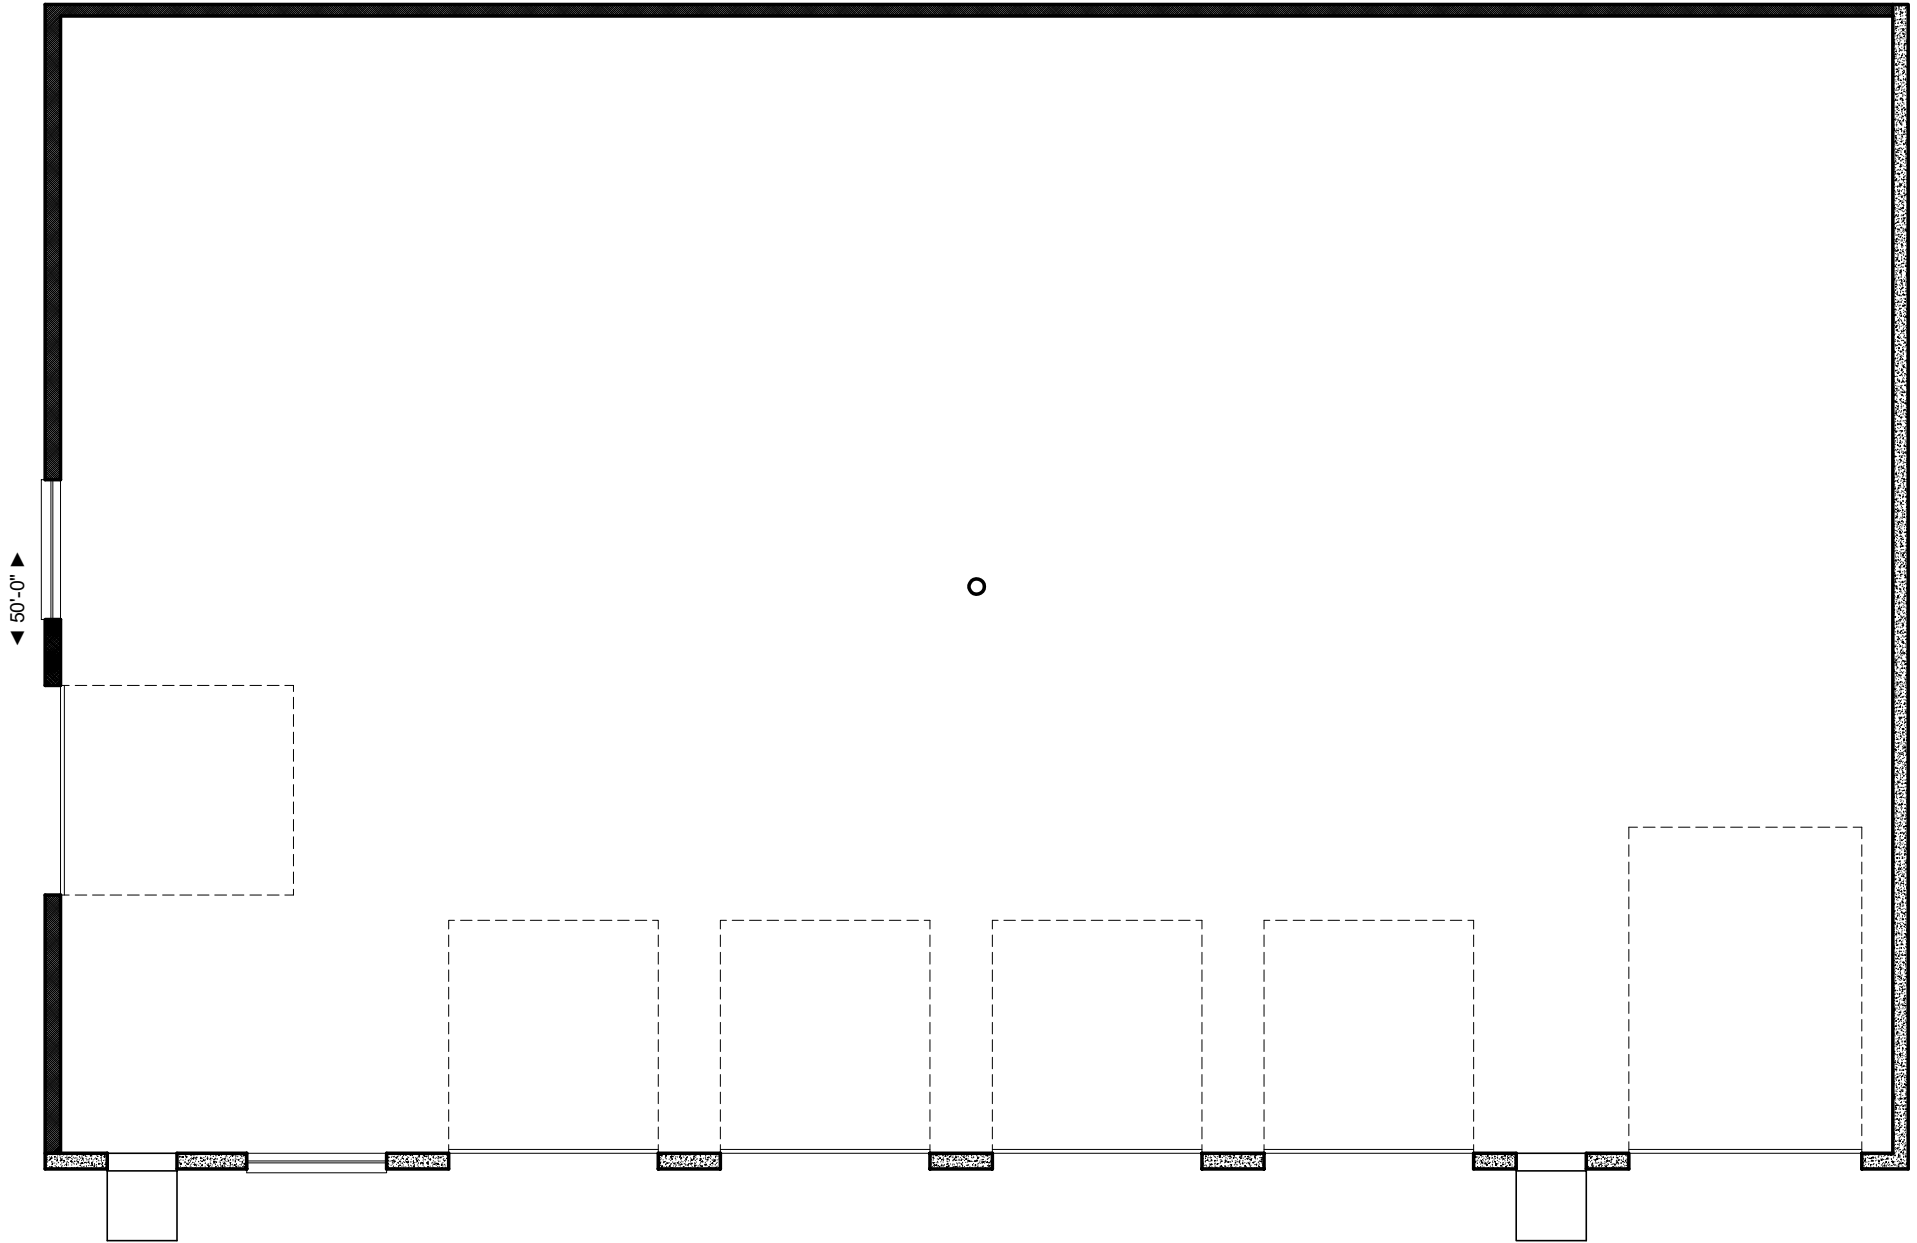

GARAGE: 4000

4000.6.80

◀ 80'-0" ▶

MAIN FLOOR