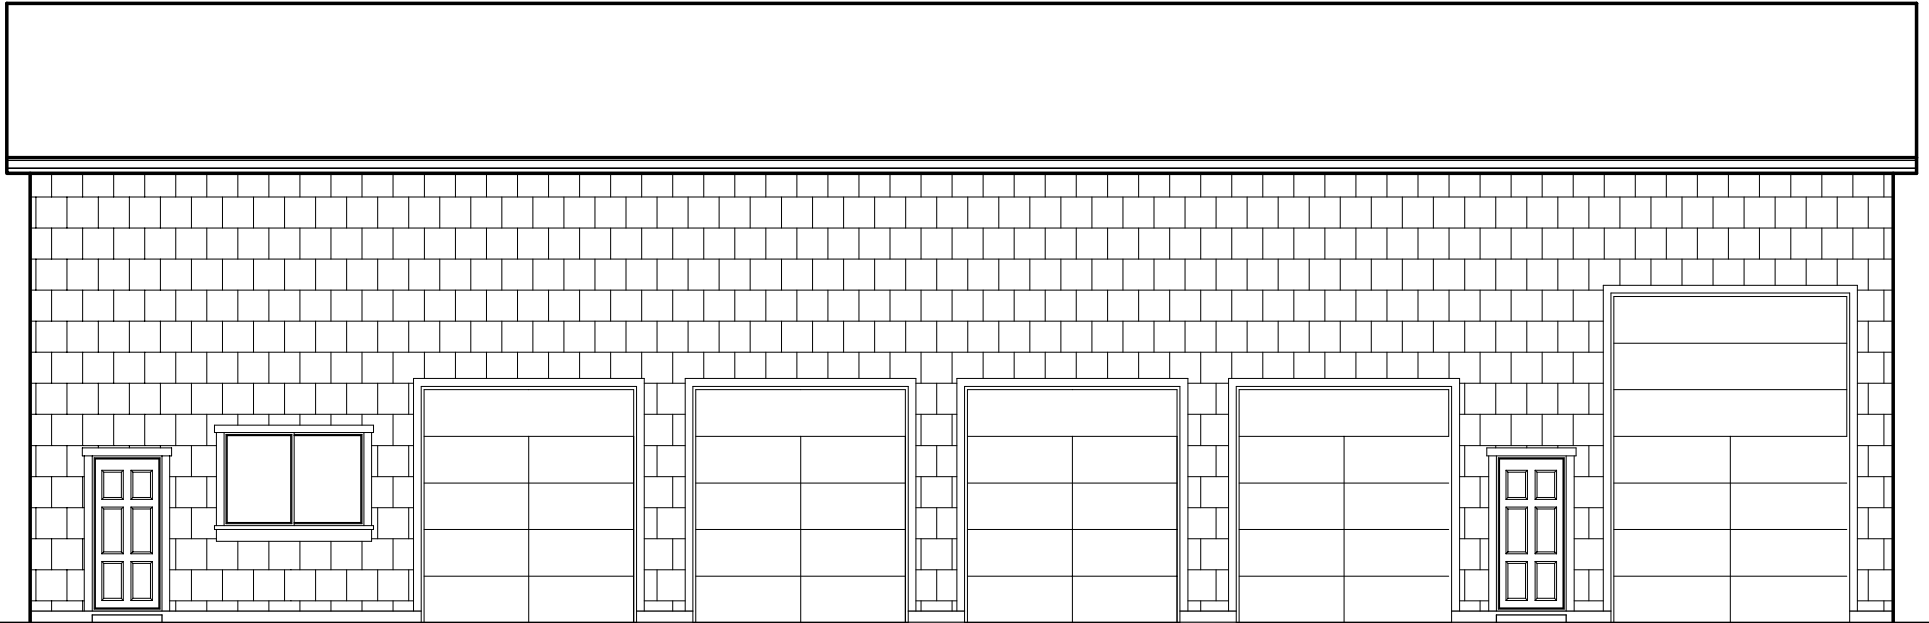

GARAGE: 4000

4000.6.80

FRONT ELEVATION

© 2017 RECTOR RESIDENTIAL DESIGN, LLC.

N.T.S.

GARAGE: 4000

4000.6.80

REAR ELEVATION

© 2017 RECTOR RESIDENTIAL DESIGN, LLC.

N.T.S.

GARAGE: 4000

4000.6.80

◀ 80'-0" ▶

MAIN FLOOR